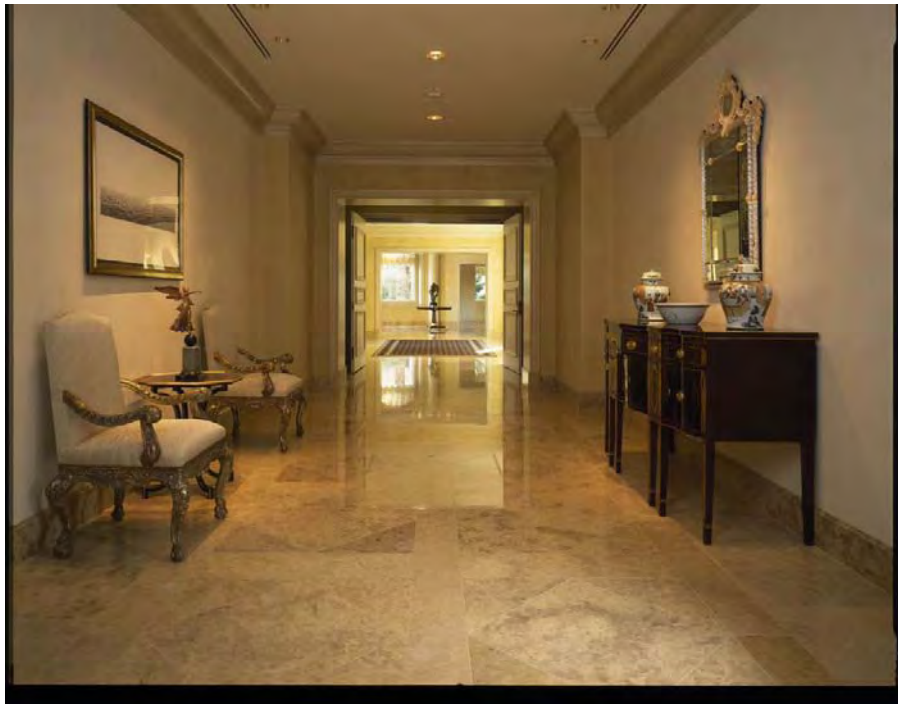

Notable Project Profile

Job Name:	PALAZZO SUITES AT THE RIO
Location:	Las Vegas, NV
Product/Texture:	Spatula Stuhhi™ Classico
Project Size:	about 50,000 of Spatula Stuhhi
Architect/G.C.:	Marnell Corrao Associates
Installer:	M&H Specialty

This collection of ultra high end suites caters to “the whales” of Las Vegas. A unique design/build project created by Marnell Corrao. Each suite offers elegance, sophistication and a private retreat from the hustle of Las Vegas for the very rich. The smallest suite is 5000 square feet; the largest is 15,000 square feet; only available to those that will risk at least \$1.0 million per night on the casino tables. Spatula Stuhhi is carried through out all the walls in all suites.

A primary Entrance off the casino

A typical living room

Typical corridor within the Palazzo