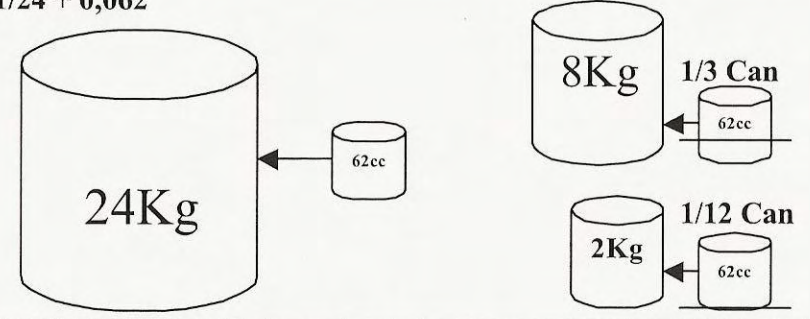

T654

PIGMENT MIXING CHART

Effective Date 1/12/00

Color Codes
1001/8 + 0,750

1001/8 + 0,062

1001/24 + 0,750

1001/24 + 0,062

1001/48 + 0,750