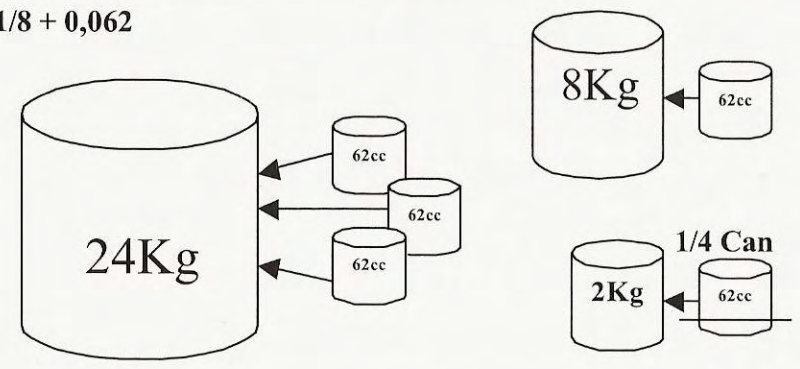

T654

PIGMENT MIXING CHART

Effective Date 1/12/00

Color Codes
1001/8 + 0,750

1001/8 + 0,062

1001/24 + 0,750

1001/24 + 0,062

1001/48 + 0,750