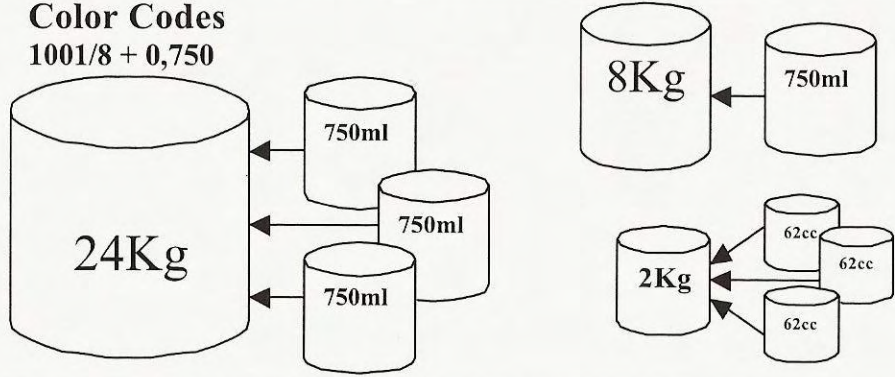

T654

PIGMENT MIXING CHART

Effective Date 1/12/00

Color Codes
1001/8 + 0,750

1001/8 + 0,062

1001/24 + 0,750

1001/24 + 0,062

1001/48 + 0,750