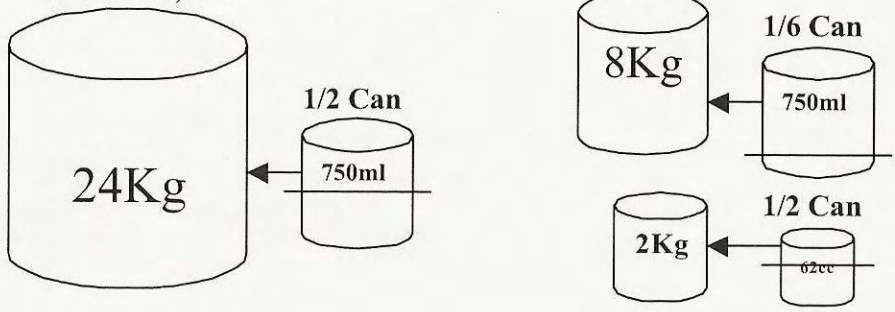

T654

PIGMENT MIXING CHART

Effective Date 1/12/00

Color Codes
1001/8 + 0,750

1001/8 + 0,062

1001/24 + 0,750

1001/24 + 0,062

1001/48 + 0,750