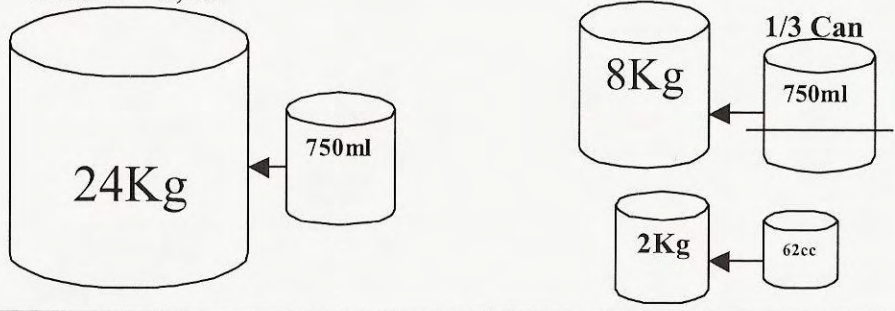

T654

PIGMENT MIXING CHART

Effective Date 1/12/00

Color Codes
1001/8 + 0,750

1001/8 + 0,062

1001/24 + 0,750

1001/24 + 0,062

1001/48 + 0,750